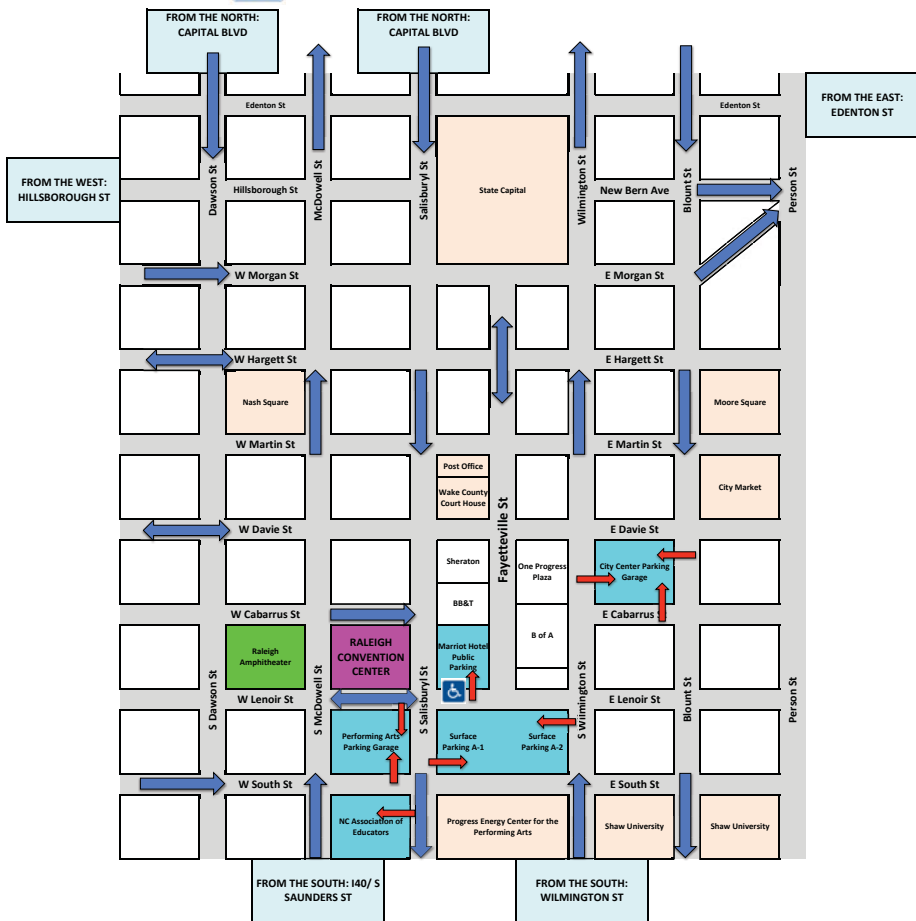

RALEIGH HALL OF FAME 2014 INDUCTION CEREMONY PARKING

Available Parking is Denoted by Red Arrows
 Handicap Accessible Parking is Available at the Marriott

VALET PARKING IS AVAILABLE AT SALISBURY STREET ENTRANCE